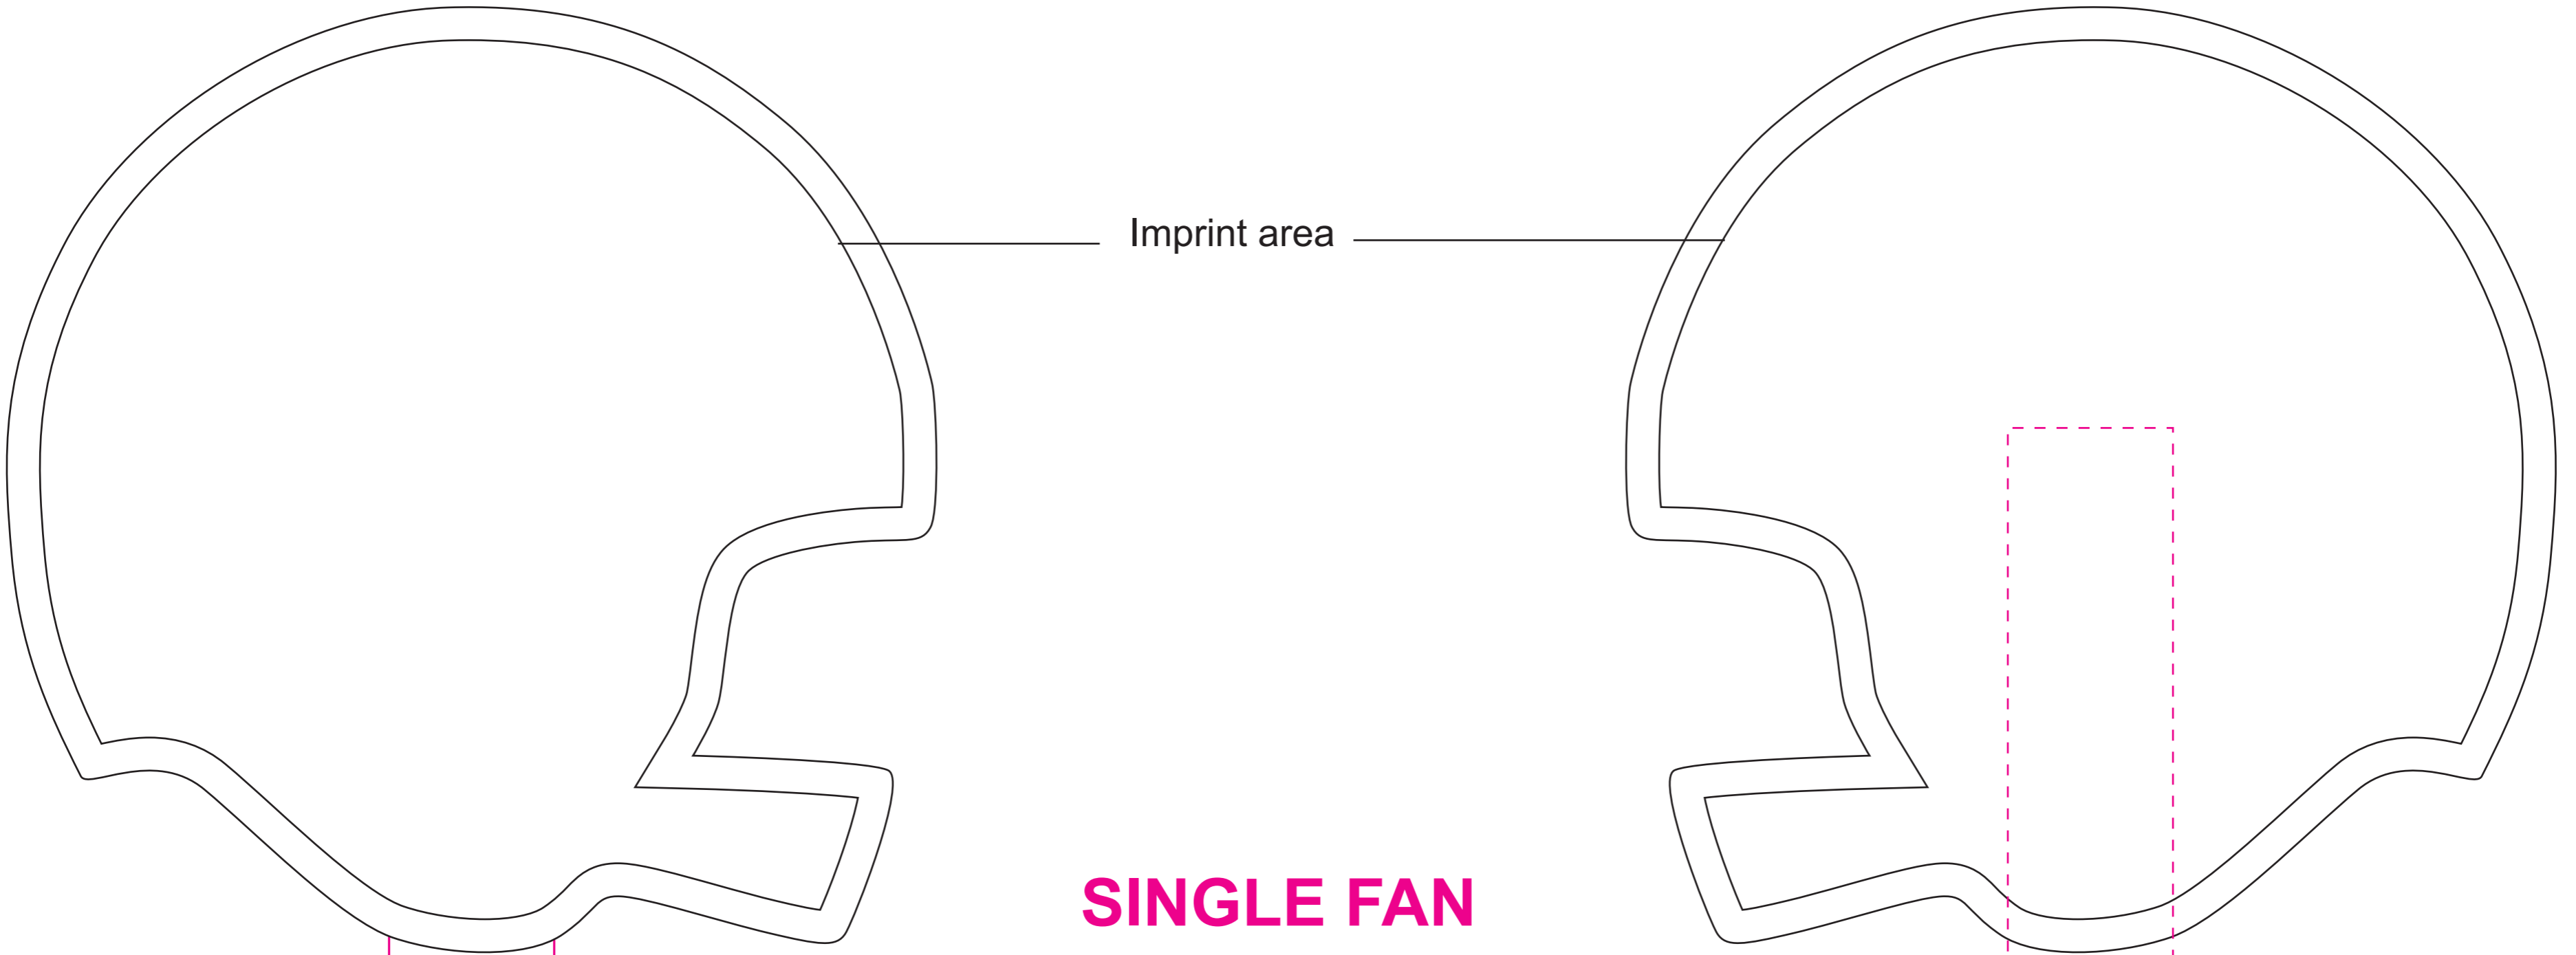

VIECO Inc.

www.promotionchoice.com

Helmet 7"W X 7.2"H (single/sandwich) Han Fan Proof Sheet

PLEASE ALLOW .25" FOR BLEED FROM EDGE OF FAN.

INK COLOR(S):

FRONT

BACK

Imprint area

**SINGLE FAN
STICK IS EXPOSED
ON BACK - DOTTED LINE FOR
POSITION OF STICK**

**SANDWICH FAN
STICK IS NOT EXPOSED
ON BACK**

HANDLE SPACE
DIMENSIONS:
Allow 1 ¼" x 4"
space for a handle
on back.